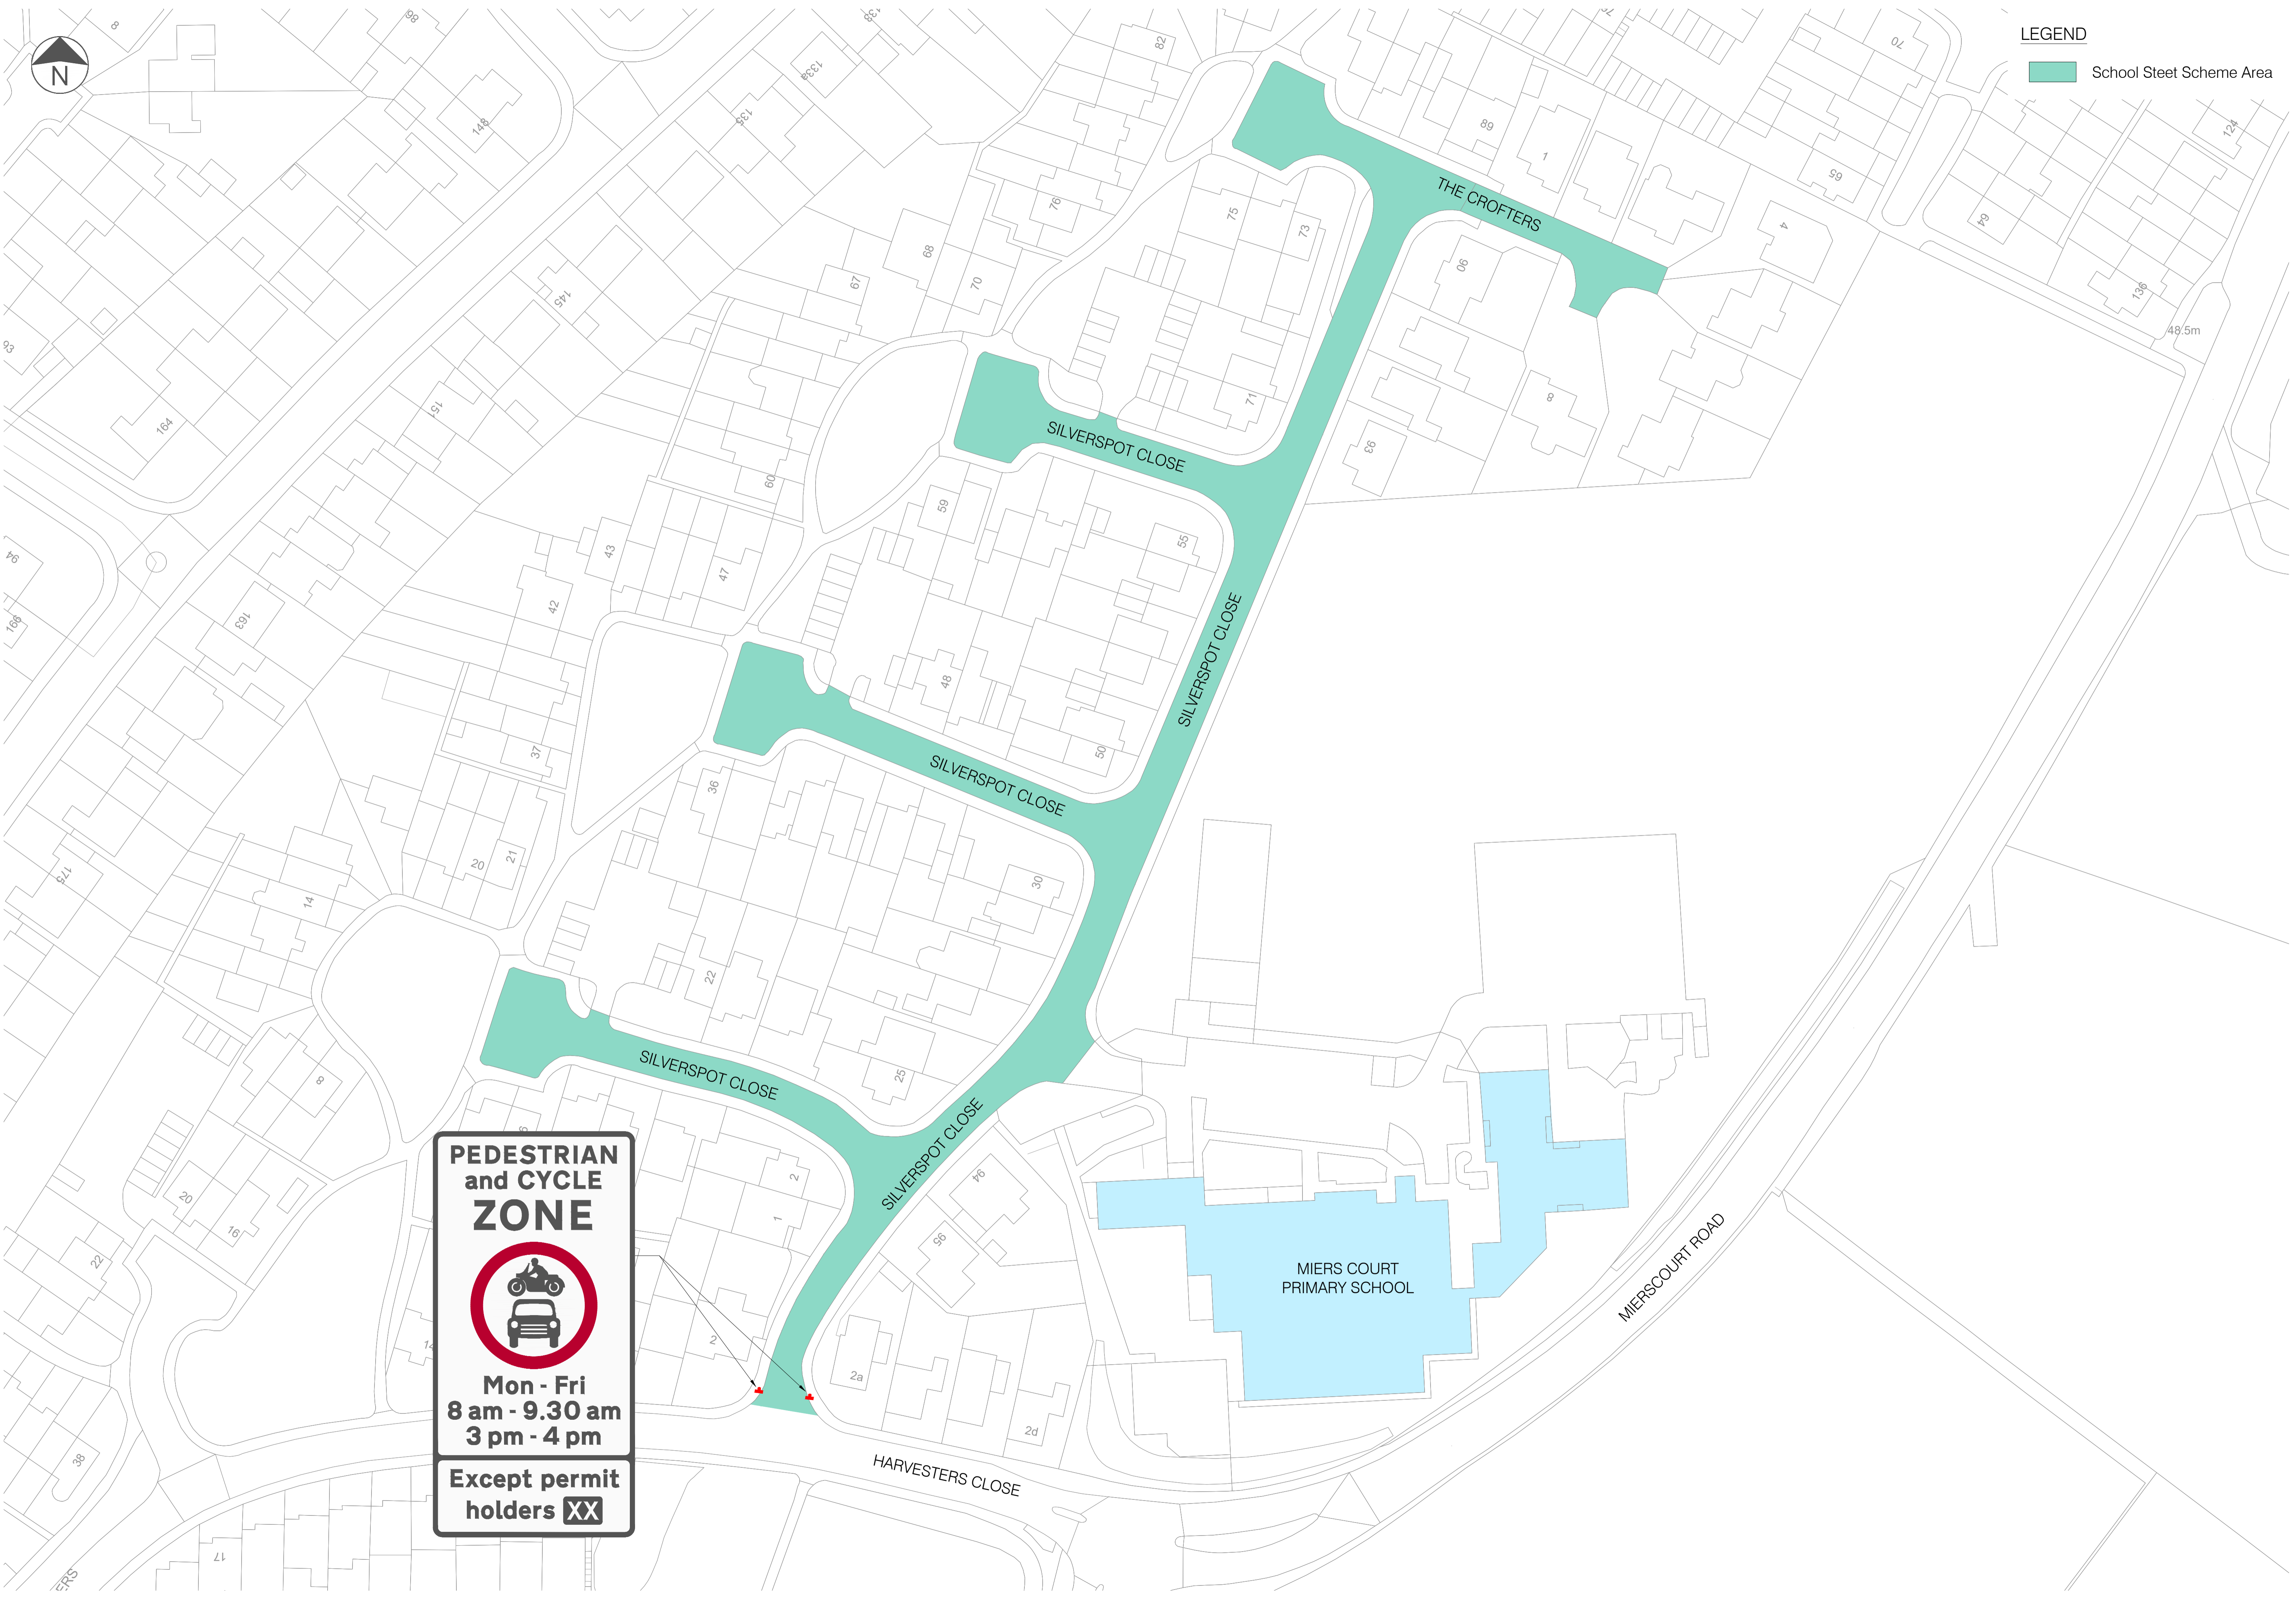

**LEGEND**

 School Steet Scheme Area

**PEDESTRIAN  
and CYCLE  
ZONE**

**Mon - Fri  
8 am - 9.30 am  
3 pm - 4 pm**

**Except permit  
holders XX**